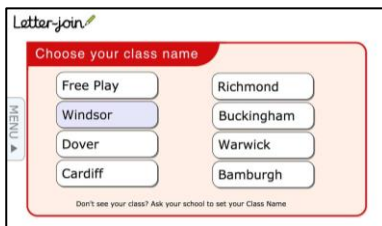

Choose a Classroom

Once logged-in, choose your child's classroom and you can use Letter-join's resources and fun activities to reinforce the handwriting we teach at school. You can trace over the letters and words and play the games on your tablet.

We are limited to the number of users who can log in to this account, so please do not share these log-in details.