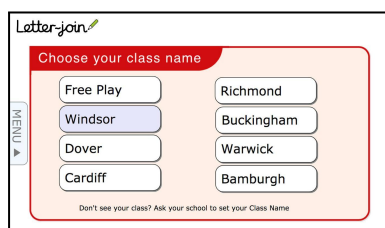

Choose a Classroom

Once logged-in, choose your child's classroom and you can use Letter-join's resources and fun activities to reinforce the handwriting we teach at school. You can trace over the letters and words and play the games on your tablet.

We are limited to the number of users who can log in to this account, so please do not share these log-in details.