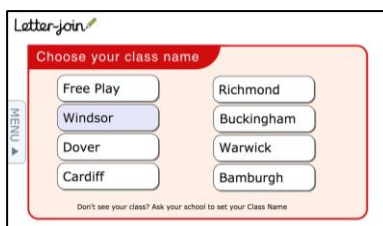

Choose a Classroom

Once logged-in, choose your child's classroom and you can use Letter-join's resources and fun activities to reinforce the handwriting we teach at school. You can trace over the letters and words and play the games on your tablet.

We are limited to the number of users who can log in to this account, so please do not share these log-in details.